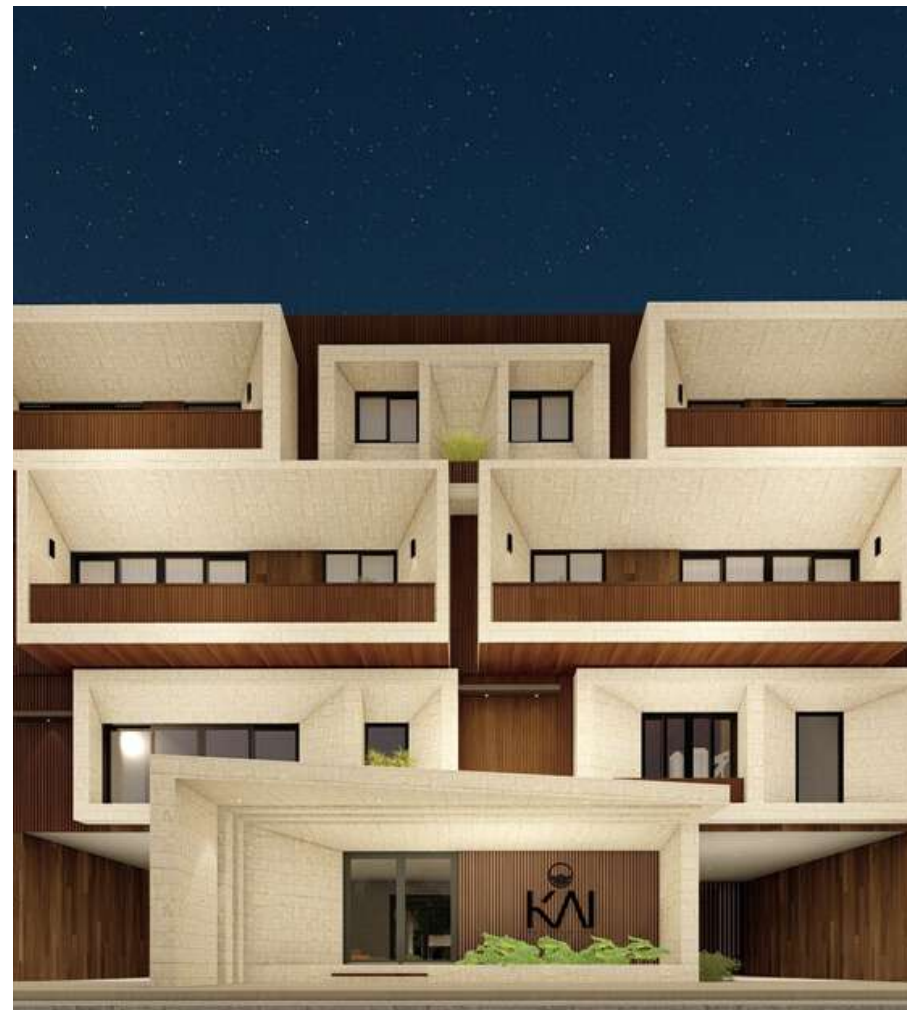

MJ REAL ESTATE

TU ALIADO DE CONFIANZA

PROYECTO EN CONSTRUCCIÓN

LAS CANAS

CAP CANA

MJ REAL ESTATE RD

A modern residential complex with palm trees and a swimming pool. The image shows a multi-story building with a courtyard area featuring several palm trees and a swimming pool. The text is overlaid on the image in white, with a yellow bar at the bottom center.

Lujoso complejo residencial.

Apartamentos de 1 y 2 habitaciones.
Contempla el desarrollo y construcción de
un conjunto multifamiliar compuesto por 3
bloques en los que se desarrollan 98
unidades.

Incluye ley de Confotur.

A photograph of a modern building with a large outdoor terrace. The terrace features several lounge chairs and sofas arranged around a central area. Palm trees are planted throughout the terrace and in front of the building. The image has a warm, golden-brown color overlay. There are decorative white and blue shapes in the corners: a white and blue shape in the top right, and a white and blue shape in the bottom left. A white horizontal line is centered at the bottom of the page.

Se caracterizará por su contacto con el exterior, iluminación natural y ventilación cruzada, además una distribución interior acertada, con amplios balcones con vistas a las áreas sociales.

1

Lobby
Sala de Juegos